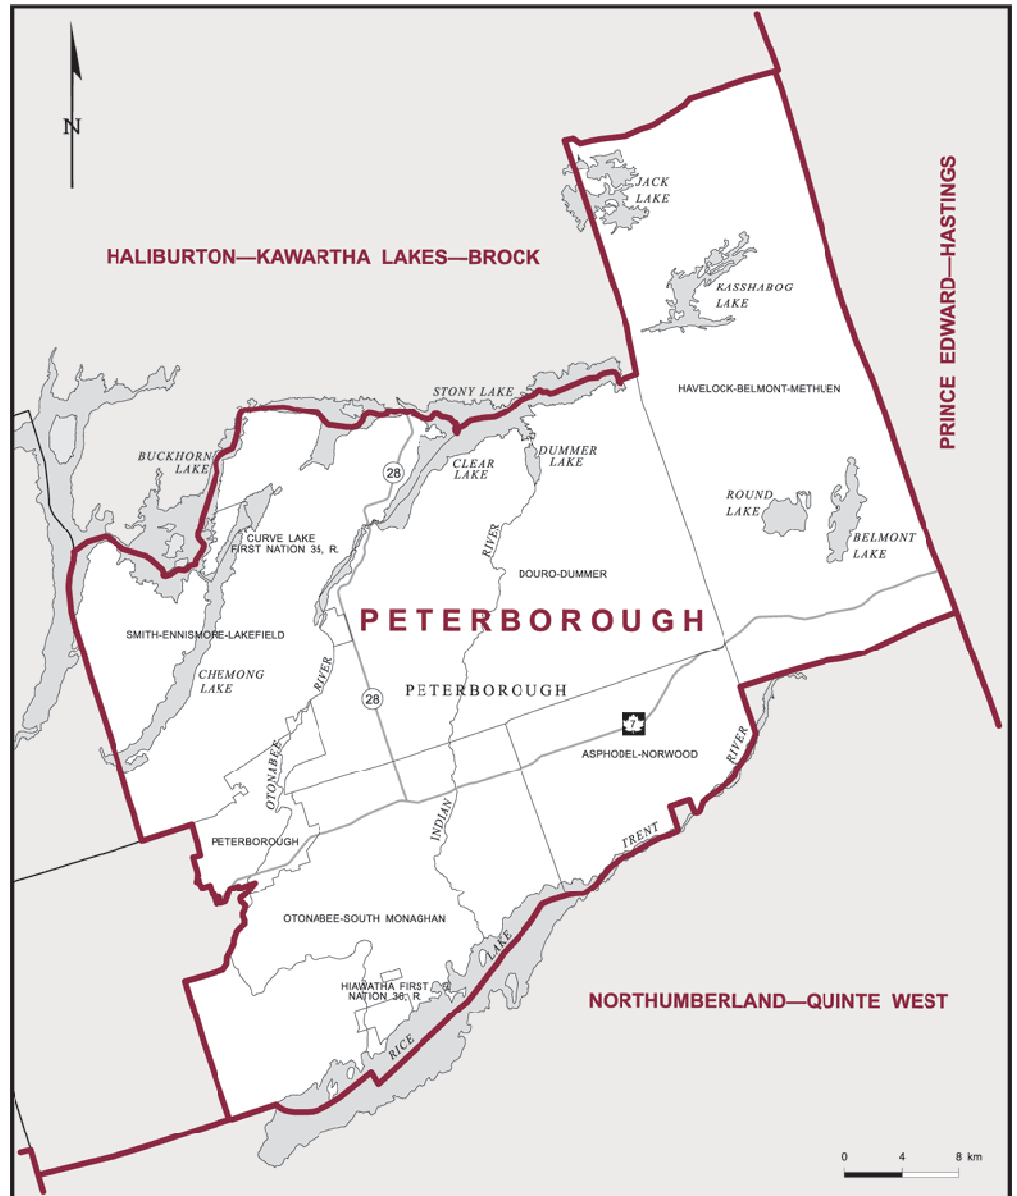

Members of Parliament

Who are my MP and MPP?

The County of Peterborough is represented by two Members of Parliament (MPs) and two Members of Provincial Parliament (MPPs) through the two ridings in our County. They can be contacted through their constituency offices as follows:

Peterborough Riding:

Asphodel-Norwood
Douro-Dummer
Havelock-Belmont-Methuen
Otonabee-South Monaghan
Smith-Ennismore-Lakefield
City of Peterborough

Dean Del Mastro, MP

1875 Lansdowne St. W
Box 21030
Peterborough, ON K9J 8M7
Telephone: (705) 745-2108
www.deandelmastro.ca

Jeff Leal, MPP

236 King St.
Peterborough, ON K9J 7L8
Telephone: 705.742.3777
www.jeffleal.onmpp.ca