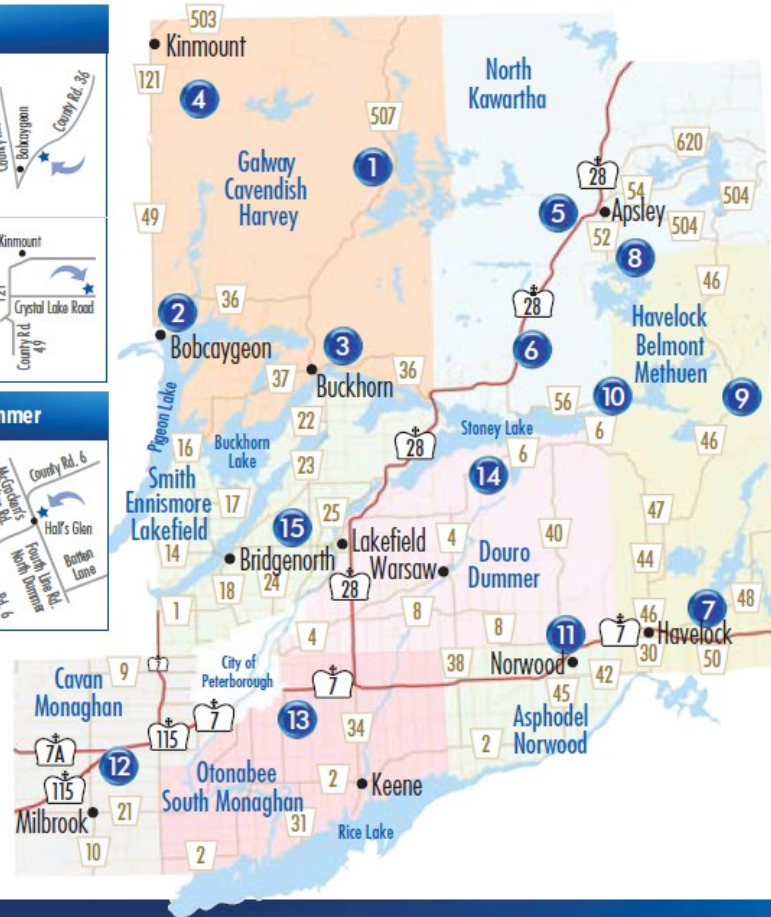

Waste Site Locations

- Recycling
- Garbage
- Municipal Hazardous and Special Waste
- Organics
- Waste Electrical and Electronic Equipment

Be ready to show current waste site pass.

Galway • Cavendish • Harvey

<p>1 Cavendish Transfer Station</p> <p>705-738-3800</p>	<p>2 Bobcaygeon Transfer Station</p> <p>705-738-3800</p>
<p>3 Buckhorn Transfer Station</p> <p>705-738-3800</p>	<p>4 Crystal Lake Transfer Station</p> <p>705-738-3800</p>

Smith • Ennismore • Lakefield

15 Smith Landfill Site

705-292-9507

Douro • Dummer

14 Hall's Glen Transfer Station

705-652-8392

Cavan • Monaghan

12 Cavan Transfer Station

705-932-2929

North Kawartha

<p>5 Anstruther Lake Transfer Station</p> <p>705-656-4445</p>	<p>6 Haultain Transfer Station</p> <p>705-656-4445</p>
--	---

Havelock • Belmont • Methuen

<p>7 6th Line Transfer Station</p> <p>705-778-2308</p>	<p>8 Jack's Lake Transfer Station</p> <p>705-778-2308</p>
<p>9 Oak Lake Transfer Station</p> <p>705-778-2308</p>	<p>10 West Kosh Lake Landfill Site</p> <p>705-778-2308</p>